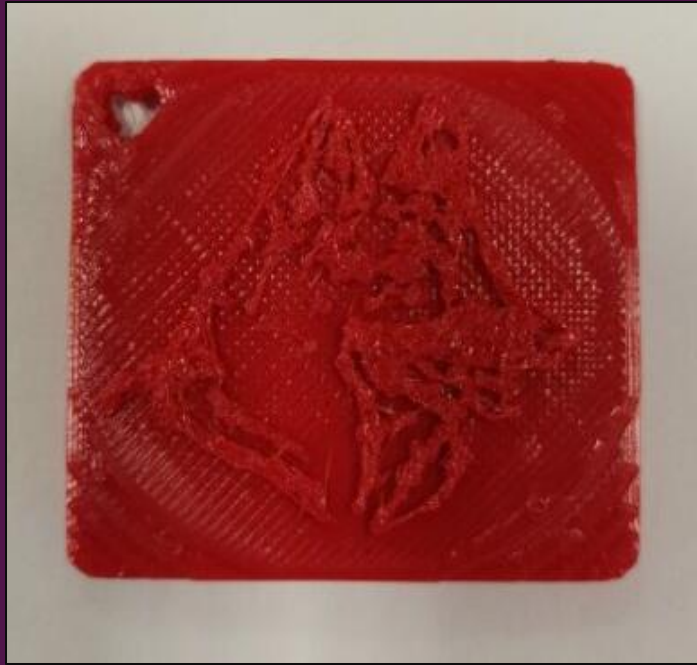

The image features a central white circle with a thick green border. Inside this circle, the text "LOGHI 3B" is written in a bold, white, sans-serif font. Surrounding the central circle are various abstract elements: a white zigzag line on the left, a small orange circle at the bottom left, a larger orange circle at the top right, a set of four white diagonal lines on the right, and a large orange circle at the bottom right. The background is solid black.

LOGHI 3B

LUISA

YALINDU

AMBETA

DENISE

ALICE

EMILY

LEARCO