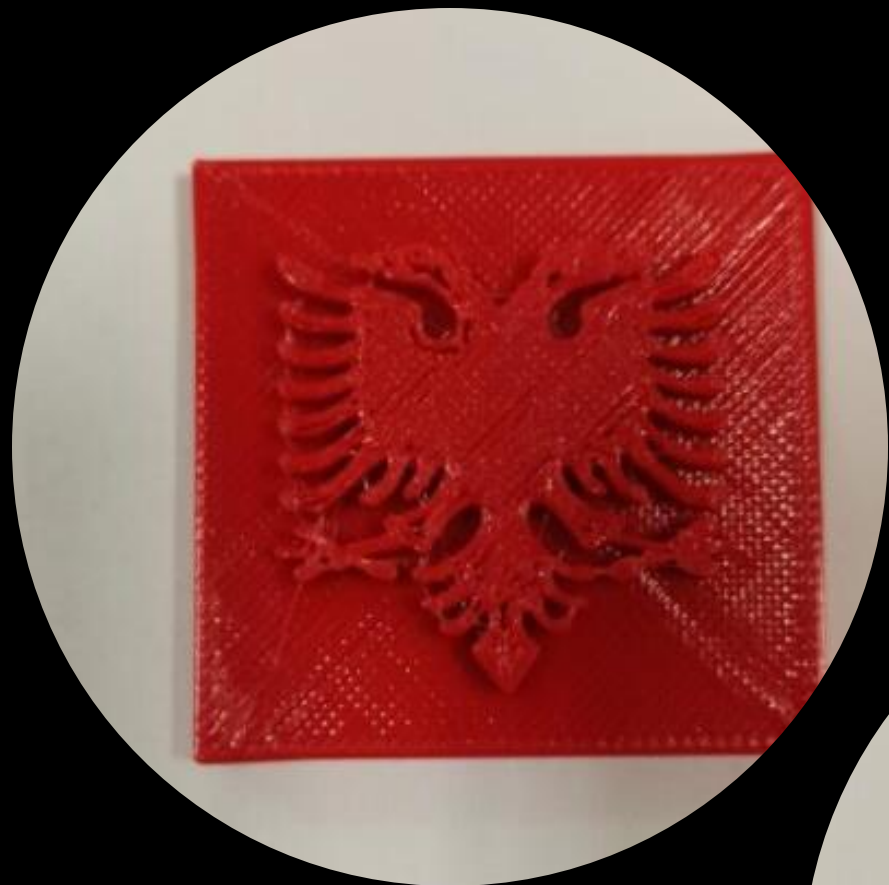

The image features a central white circle with a thick green border. Inside this circle, the text "LOGHI 3B" is written in a bold, white, sans-serif font. Surrounding the central circle are various abstract elements: a white zigzag line on the left, a small orange circle at the bottom left, a larger orange circle at the top right, a set of four white diagonal lines on the right, and a large orange circle at the bottom right. The background is solid black.

LOGHI 3B

LUISA

YALINDU

AMBETA

DENISE

ALICE

EMILY

LEARCO